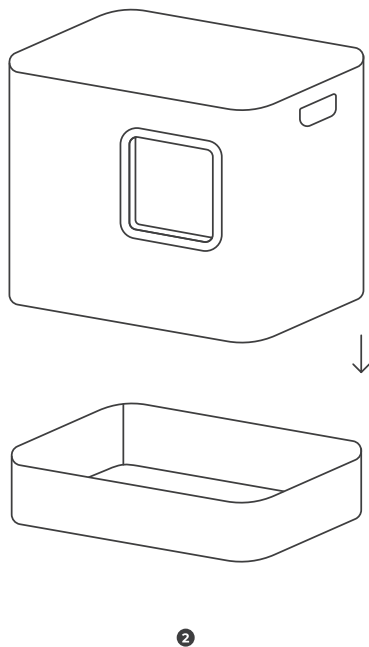

Enjoy your Hoopo® Dome Plus!

Is there anything else we can do
for you? Go to hoopo.eu/service

Product & components

- ❶ Little External Basin
- ❷ Filter Plate
- ❸ Cat Litter Box
- ❹ Cover
515×390×381mm
- ❺ Shovel Holder
- ❻ Cat Litter Shovel
226×100×33mm

Hoopo® Dome Plus
Patented design

How to Dome

Hoopo®

Hoopo®

How to install

As the picture shows, put the filter plate on the corresponding place.

As the picture shows, put the opening side of the cover down and cover it onto the cat litter basin.