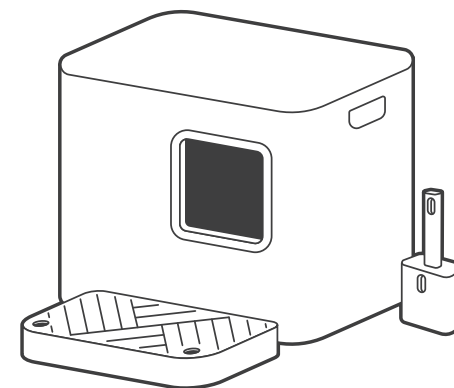

Enjoy your Hoopo® Dome Plus!

Is there anything else we can do
for you? Go to hoopo.eu/service

Product & components

- ❶ Little External Basin
- ❷ Filter Plate
- ❸ Cat Litter Box
- ❹ Cover
515×390×381mm
- ❺ Shovel Holder
- ❻ Cat Litter Shovel
226×100×33mm

Hoopo® Dome Plus
Patented design

How to Dome

Hoopo®

Hoopo®

How to install

As the picture shows, put the filter plate on the corresponding place.

As the picture shows, put the opening side of the cover down and cover it onto the cat litter basin.