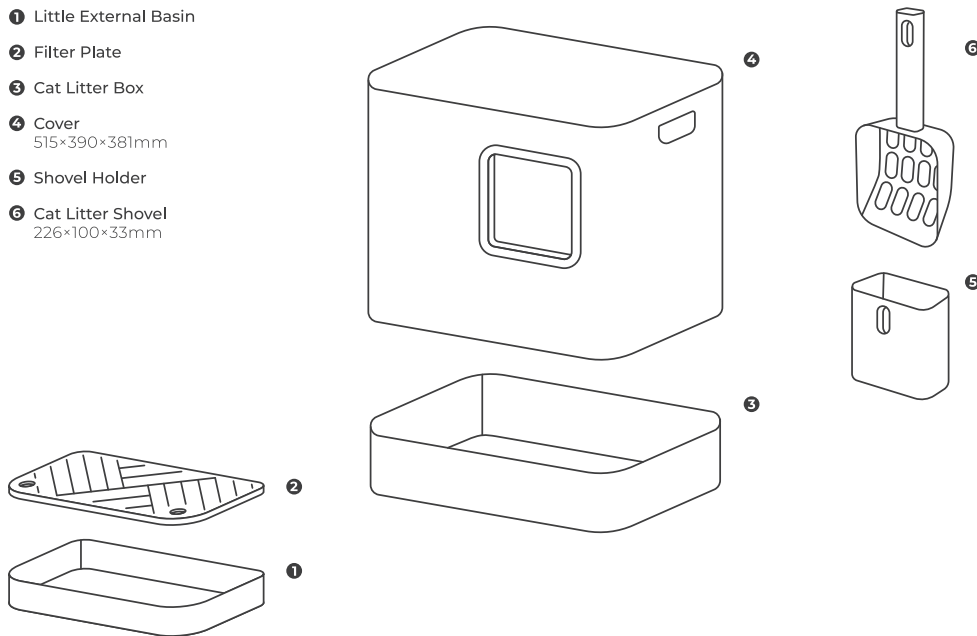

Enjoy your Hoopo® Dome Plus!

Is there anything else we can do
for you? Go to hoopo.eu/service

Product & components

- ❶ Little External Basin
- ❷ Filter Plate
- ❸ Cat Litter Box
- ❹ Cover
515×390×381mm
- ❺ Shovel Holder
- ❻ Cat Litter Shovel
226×100×33mm

Hoopo® Dome Plus
Patented design

How to Dome

Hoopo®

Hoopo®

How to install

As the picture shows, put the filter plate on the corresponding place.

As the picture shows, put the opening side of the cover down and cover it onto the cat litter basin.